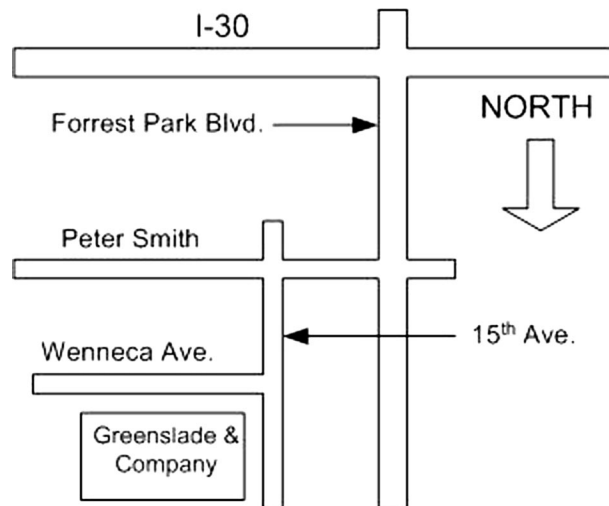

Greenslade & Company, Inc.

Dimensional Calibration & Innovative Gage Design

2234 Wenneca Avenue Fort Worth, Texas 76102 U.S.A

817-870-8888 817-870-9199 Facsimile

E-mail: greensladeandcompany@sbcglobal.net

Web Site: www.greensladeandcompany.com

Map and Directions to Greenslade & Company

Downtown Fort Worth

**Greenslade and Company is located 2 minutes
from downtown Fort Worth.**

Go to the intersection of I-30 and Forest Park Blvd.

Turn North on Forest Park Blvd and go to the first street, Peter Smith

Turn right (East) on Peter Smith one block to 15th Avenue.

Turn left (North) on 15th Avenue one block to Wenneca Avenue.

Greenslade & Company is located at the corner of 15th Avenue and Wenneca Avenue.